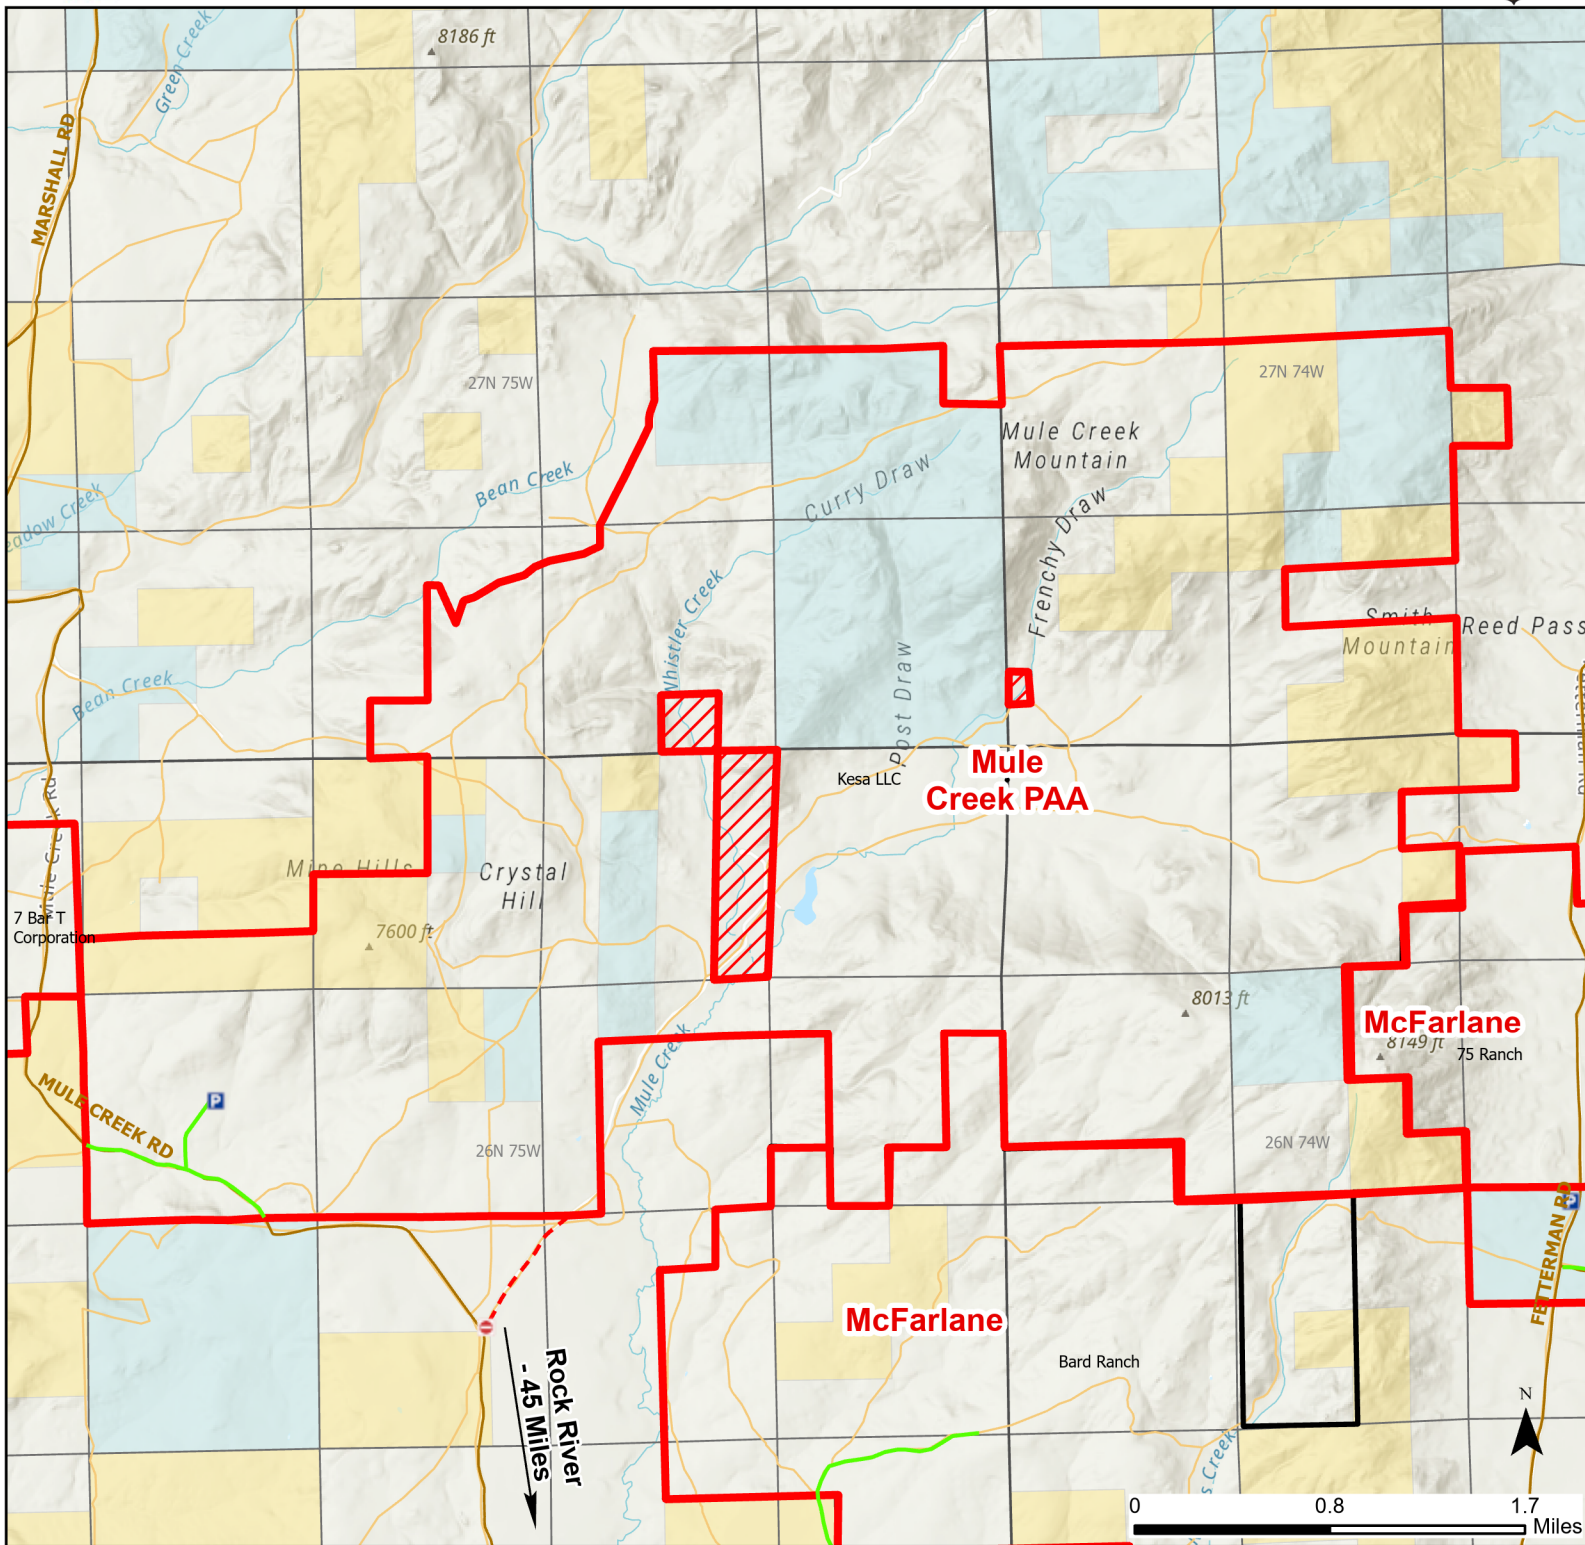

# Mule Creek Hunter Management Area

2023 Hunt  
Season

|                          |                   |              |                                   |                           |
|--------------------------|-------------------|--------------|-----------------------------------|---------------------------|
| Parking                  | Closed Road       | Boundary     | Limited Range Weapons and Archery | State                     |
| Coupon Box               | Roads             | Archery Only | Other                             | DOD                       |
| Road Closed              | County Boundaries | CLOSED       |                                   | BLM                       |
| Open Road                | HMA Ownership     |              |                                   | Wyoming Game & Fish Dept. |
| Special Conditions Apply |                   |              |                                   | Forest Service            |
|                          |                   |              |                                   | Private                   |

Species allowed to hunt: Elk

**See Ranch Rules for More Information and Restrictions**

Hunter Management Area rules apply only to those lands enrolled in the HMA.

This map is for visual use, assistance and general location only, does not represent a survey, and is not to be used for legal conveyance. Hunt Area boundaries are approximate, consult Game and Fish Hunting Regulations for descriptions and restrictions. Access to these private lands for any commercial activity must be gained by contacting the individual landowner(s) directly.